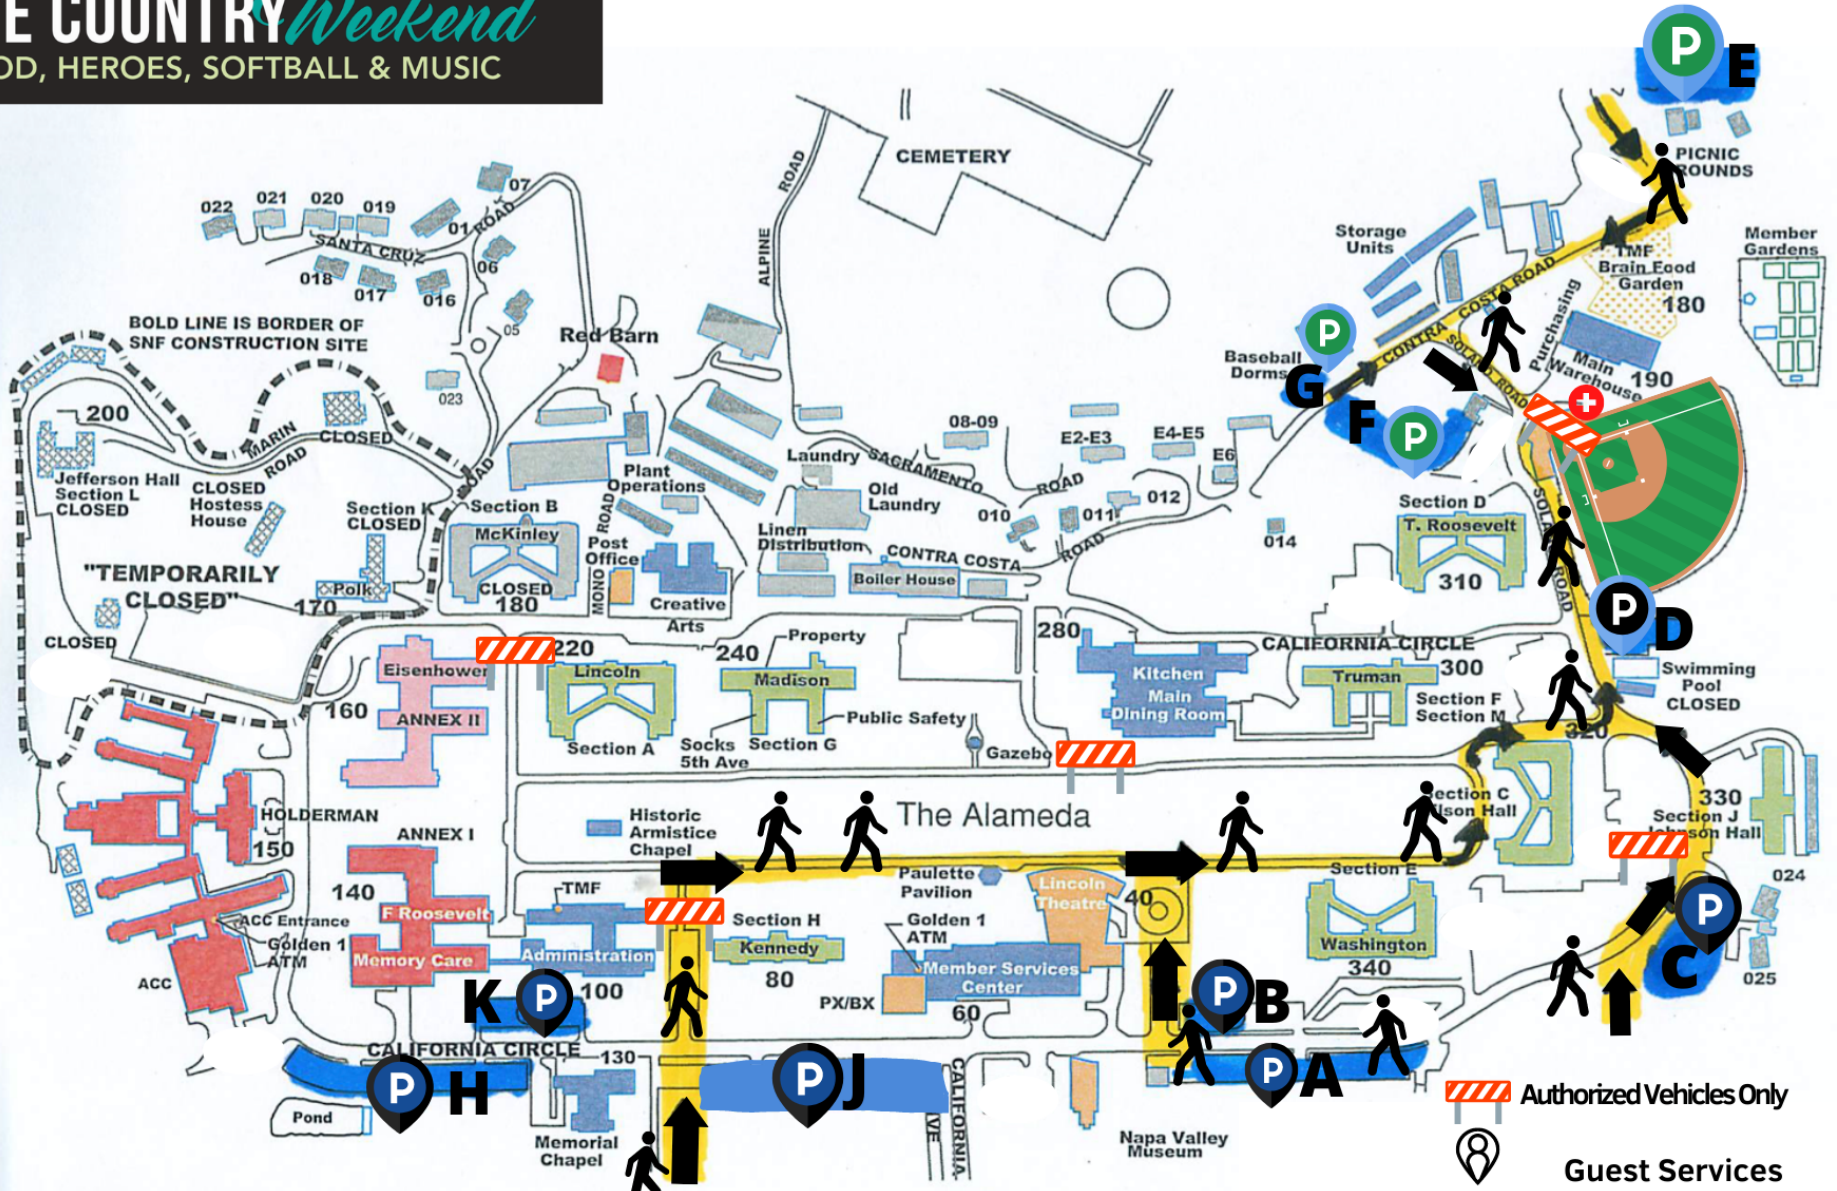

WINE COUNTRY *Weekend*

FOOD, HEROES, SOFTBALL & MUSIC

-  Authorized Vehicles Only
-  Guest Services
-  Medic/EMT
-  ADA Parking D
-  Volunteer Parking E, F, G
-  General Parking A, B, C, H, I, J, K
-  Pedestrian Path

Access Checkpoint
 Guest Services
 Must Present Tickets to Enter Campus

Welcome to the Yountville Veterans Home
 Serving Veterans Since 1884

Over 600 Veterans Live Here
 Drive Slow | Park in Designated Sections
 Use Marked Pedestrian Paths