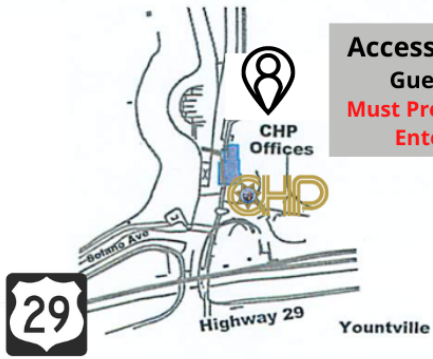

WINE COUNTRY *Weekend*

FOOD, HEROES, SOFTBALL & MUSIC

-  Authorized Vehicles Only
-  Guest Services
-  Medic/EMT
-  ADA Parking D
-  Volunteer Parking E, F, G
-  General Parking A, B, C, H, I, J, K
-  Pedestrian Path

Access Checkpoint
 Guest Services
 Must Present Tickets to Enter Campus

Welcome to the Yountville Veterans Home
 Serving Veterans Since 1884

Over 600 Veterans Live Here
 Drive Slow | Park in Designated Sections
 Use Marked Pedestrian Paths